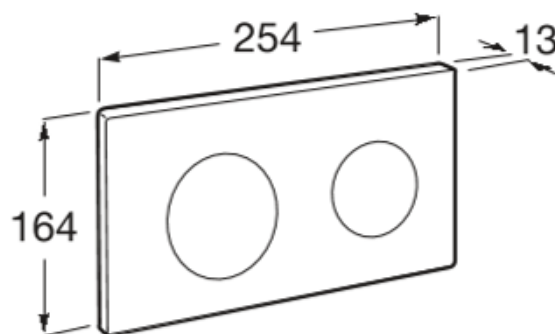

TECHNICAL DRAWINGS

FEATURES

Number of buttons: 2